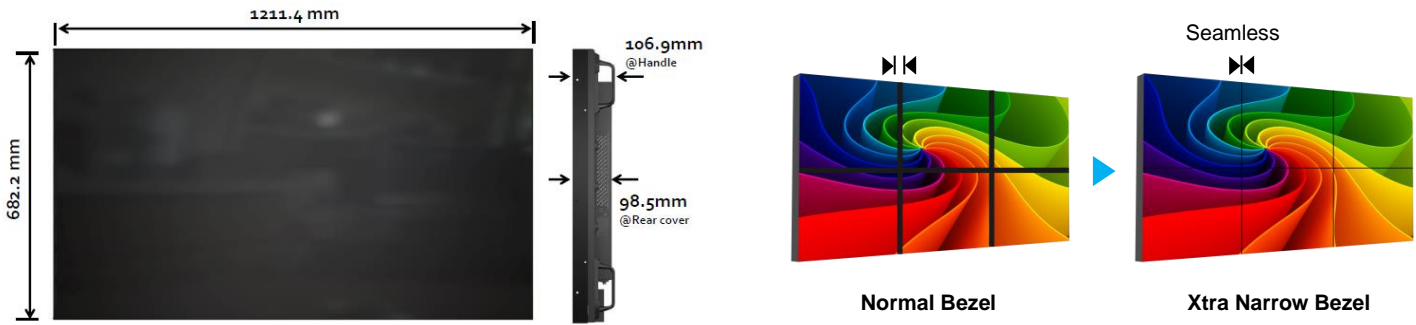

## 55" Extra Narrow Bezel LCD Video wall

- Full HD (1920 x 1080) Resolution
- 1.8 mm Combined Bezel
- Full Array LED Backlighting
- Support up to 10x10 Display Array
- Support Audio In and Speaker Output
- Support USB 2.0 & OPS

# Extra Narrow Bezel LCD Video Wall

Delta's Extra Narrow Bezel (XNB) LCD video wall features full HD resolution and direct LED backlights ensuring crystal clear image and long life. With a combined bezel width of 1.8mm, Delta's Extra narrow LCD provides a near seamless image, ideal for public venues and control rooms.